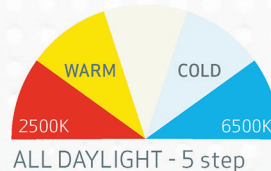

It features the ALL DAYLIGHT function, providing you with the option to choose between 5 different colour temperatures. The 5-step dimmer function makes it possible to adjust the light into five different levels depending on the job at hand.

With the new BLUETOOTH lighting control app you are able to control and adjust both the light output and the colour temperatures, along with a range of other useful, wireless functions improving daily work efficiency.

stand sold separately

TECHNICAL SPECIFICATIONS

Ultra high **CRI+** COB LED
96 **CRI+**
2500-6500 KELVIN
1100-11000 lux@0.5m
8000 lm@100% / 6000 lm@75% /
4000 lm@50% / 2000 lm@25% / 800 lm@10%
1-10h operating time, Backup: 1h@10%/800lm
1.5h charging time @80%
11.1V/8000mAh Li-ion, Backup: 7.4/1000mAh
IK07
IP67
3.6 kg
incl. SPS BATTERY 8Ah 03.6004 and SPS
CHARGING SYSTEM 85W