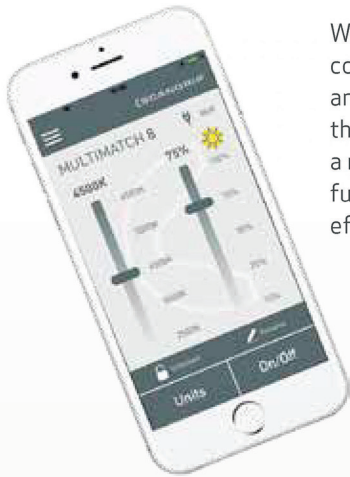

MULTIMATCH 8

High **CRI+** LED work light with exchangeable batteries

ORIGINAL
SCANGRIP

SINCE 1906

The largest and most powerful rechargeable work light providing up to 8000 lumen. MULTIMATCH 8 is ideal for inspection of large surfaces during polishing, painting and cleaning operations as well as for colour match.

It features the ALL DAYLIGHT function, providing you with the option to choose between 5 different colour temperatures. The 5-step dimmer function makes it possible to adjust the light into five different levels depending on the job at hand.

With the new BLUETOOTH lighting control app you are able to control and adjust both the light output and the colour temperatures, along with a range of other useful, wireless functions improving daily work efficiency.